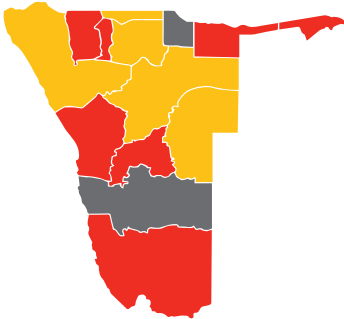

# STUDENT *Population*

University of Namibia student population indicators for the 2017 academic year.

- 12 Campuses nationwide
- 7 Regional Centres

95% Undergraduates  
 52% Main Campus Based  
 83% Full-time/Part-time Students